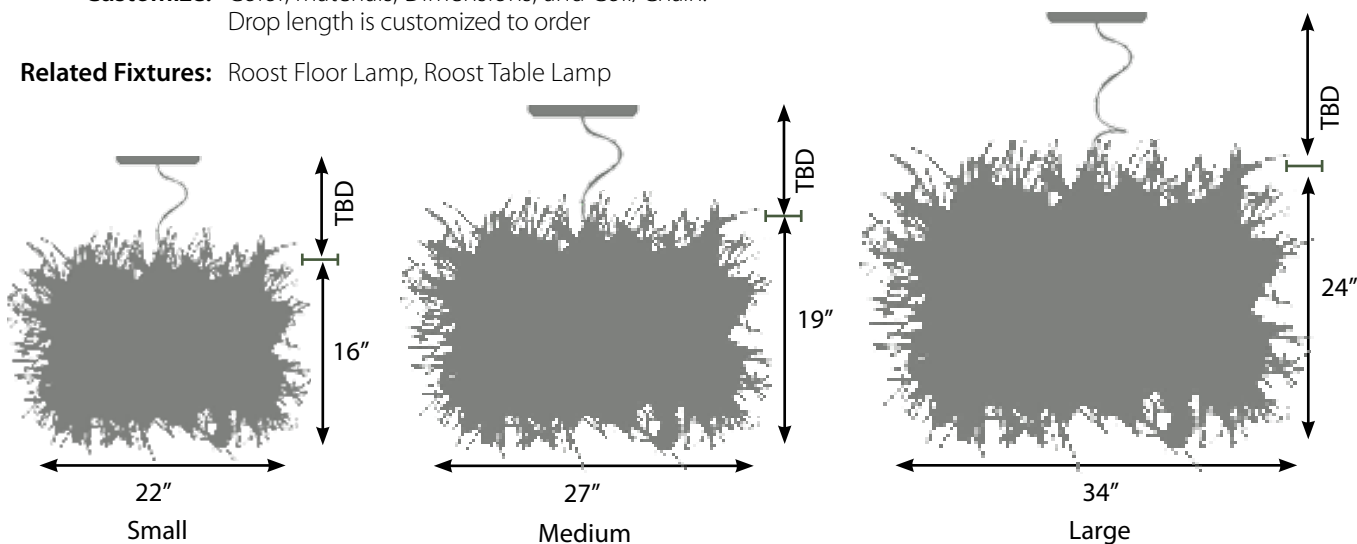

Type of Light: Spectacular display of shadows with down light

Materials: Hand-dyed reed, datu, willow, grapevine, bittersweet vine, hand-hammered copper wire. See materials page for weaving options.

Customize: Color, Materials, Dimensions, and Coil/Chain. Drop length is customized to order

Related Fixtures: Roost Floor Lamp, Roost Table Lamp

Size	Height*	Width*	Depth*	Watts	# Bulbs
S	16"	22"	18"	75	1
M	19"	27"	23"	120	2
L	24"	34"	26"	240	4

*Made with natural materials, measurements are approximate